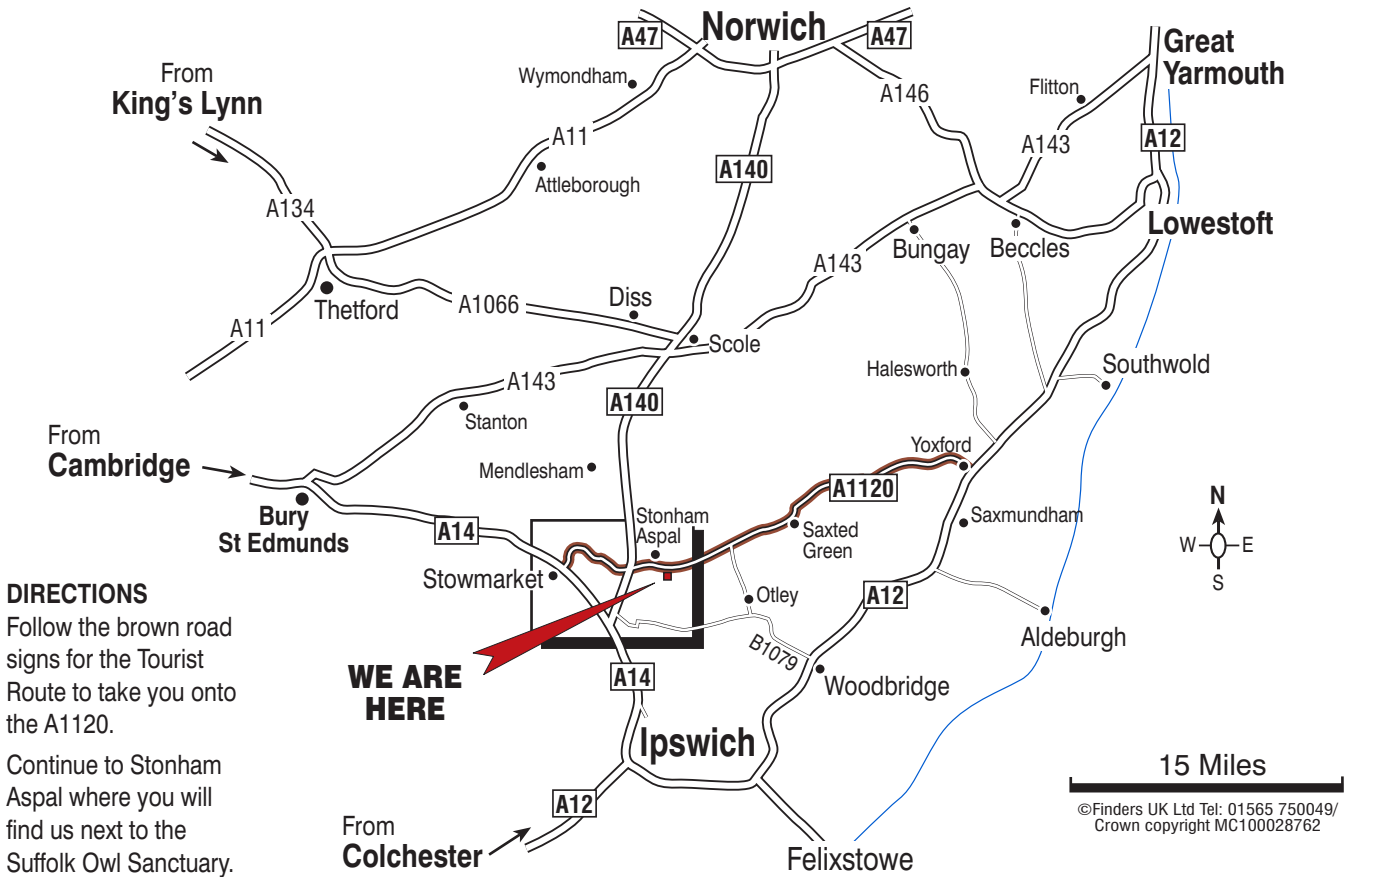

STONHAM RESCUE CENTRE

Home to our Suffolk Adoption Horses

Open April to October

Visitor Helpline: 0870 040 0033

DIRECTIONS

Follow the brown road signs for the Tourist Route to take you onto the A1120.

Continue to Stonham Aspal where you will find us next to the Suffolk Owl Sanctuary.