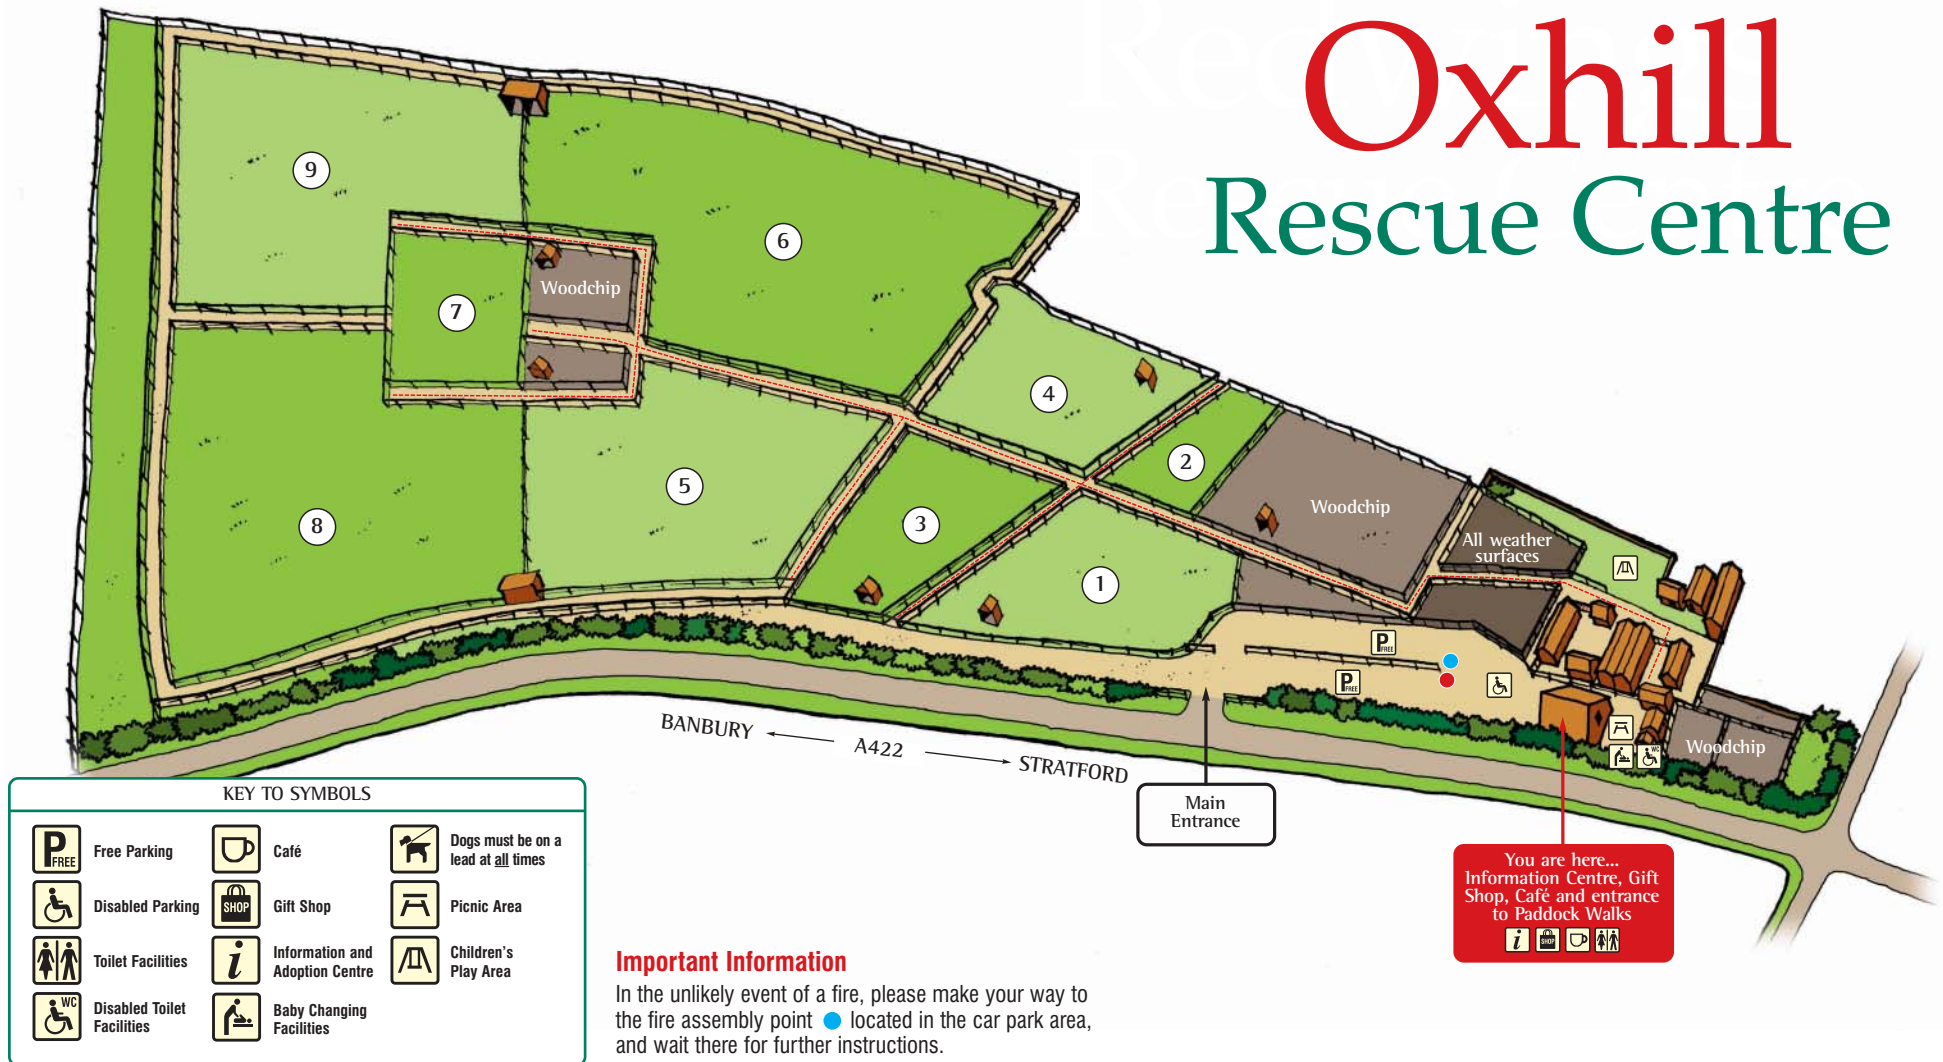

WELCOME TO Oxhill Rescue Centre

Paddock Walks

These are shown on the map by a red dashed line and take you through the stable block and special care paddocks into the main paddock area, all we ask is that you **do not enter the paddocks or feed the equines** under any circumstances - our staff will be happy to explain why.

Please note under 16s must be accompanied by an adult.

Please keep dogs on a lead at all times.

Please use the designated 'smoking area' ● located at the fire assembly point in the car park.

Incorporating Ada Cole
Memorial Stables