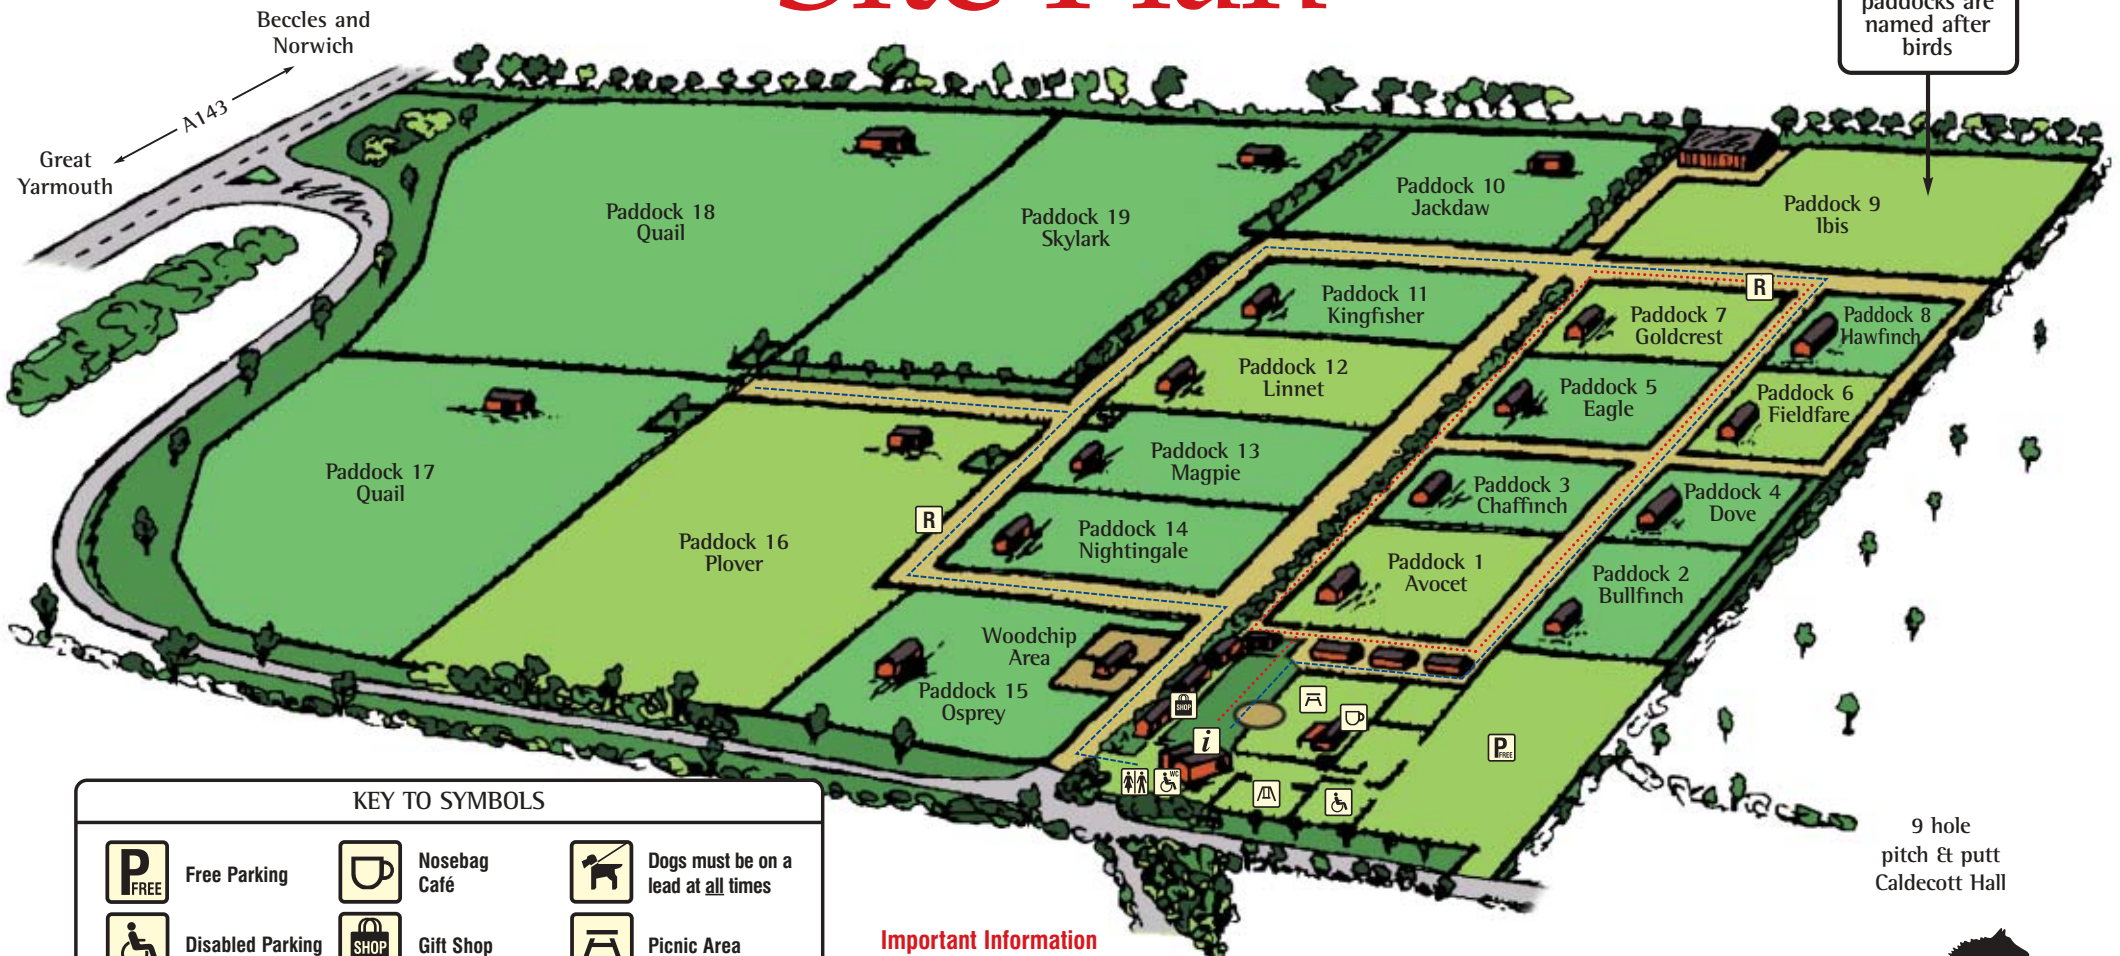

# Caldecott Visitor Centre Site Plan

## KEY TO SYMBOLS

Free Parking

Nosebag  
Café

Dogs must be on a  
lead at all times

Disabled Parking

Gift Shop

Picnic Area

Toilet Facilities

Information and  
Adoption Centre

Children's  
Play Area

Disabled Toilet  
Facilities

Rest Shelter

Please note under 16s must be accompanied by an adult.

Please keep dogs on a lead at all times.

Incorporating Ada Cole  
Memorial Stables