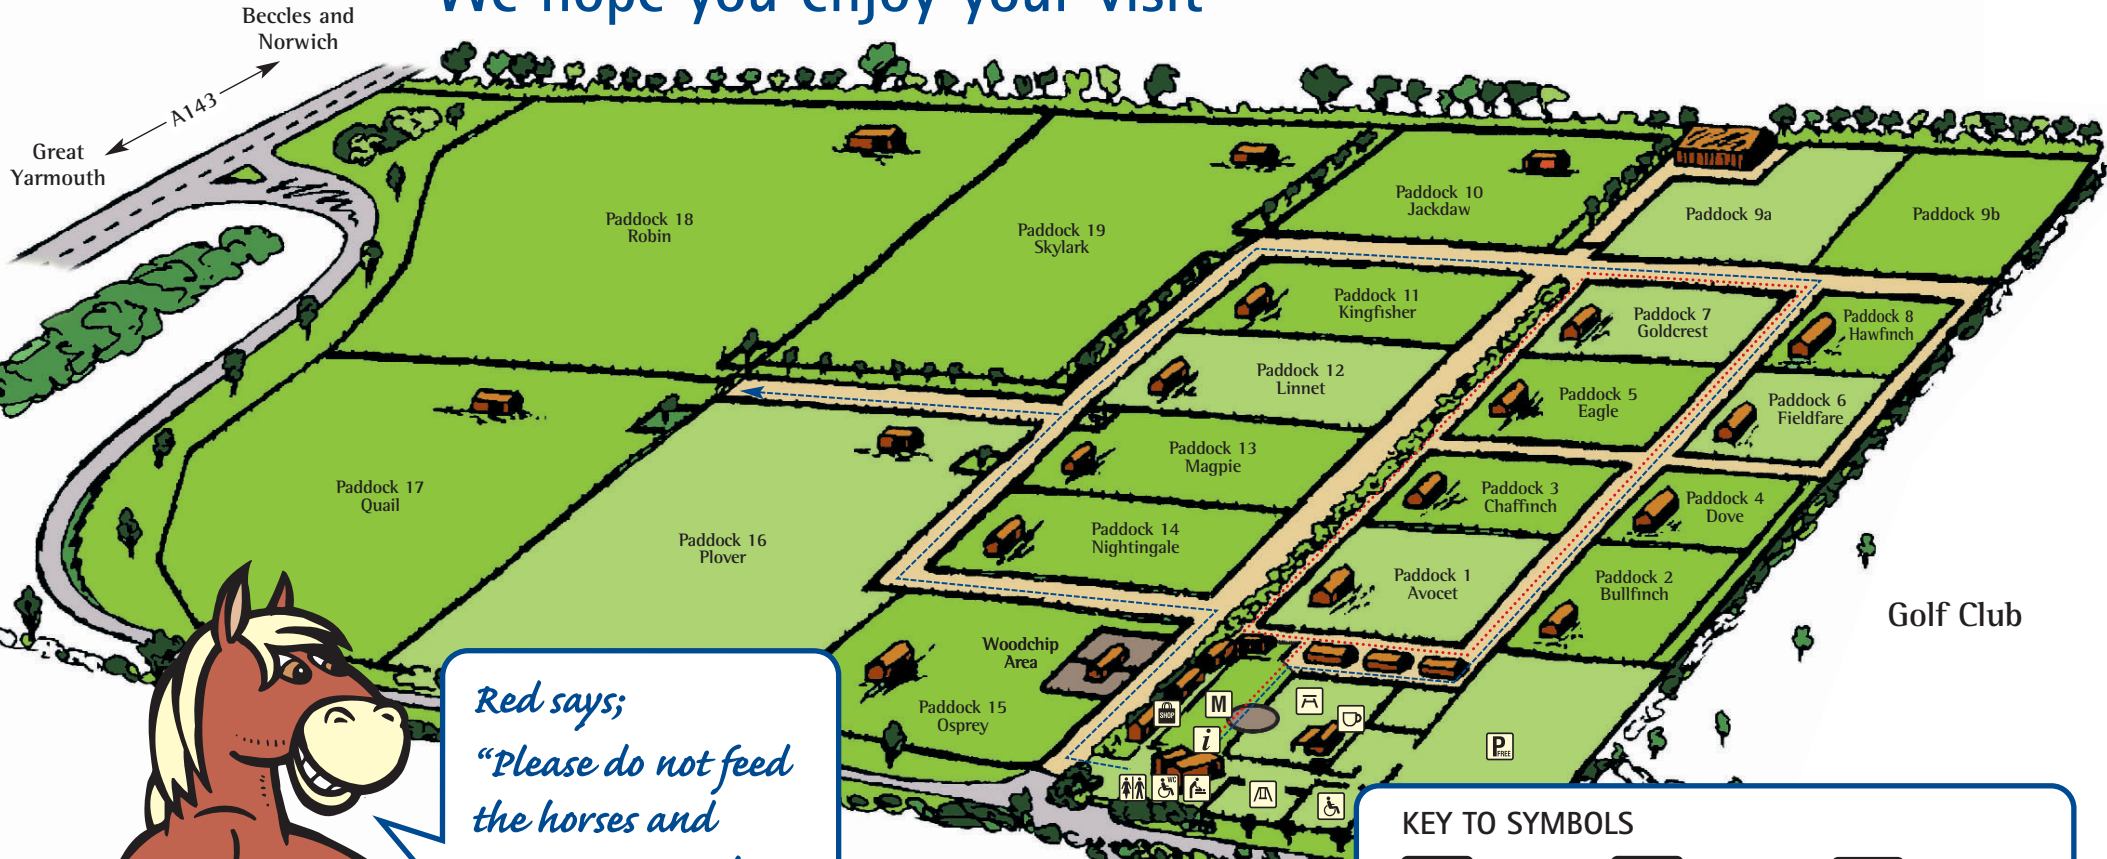

Redwings Caldecott

We hope you enjoy your visit

*Red says;
"Please do not feed
the horses and
ensure you wash
your hands before
drinking or eating.
Only smoke in
designated areas,
thank you."*

PLEASE NOTE

If you need assistance in any way please ask a member of staff or at the reception desk. Thank you.

Please note under 16s must be accompanied by an adult.

Please keep dogs on a lead at all times.

KEY TO SYMBOLS

	Free Parking		Baby Changing Facilities		Information Centre
	Disabled Parking		Dogs must be on a lead at all times		Picnic Area
	Toilet Facilities		Gift Shop		Children's Area
	Disabled Toilet Facilities		Refreshments		Meeting Point