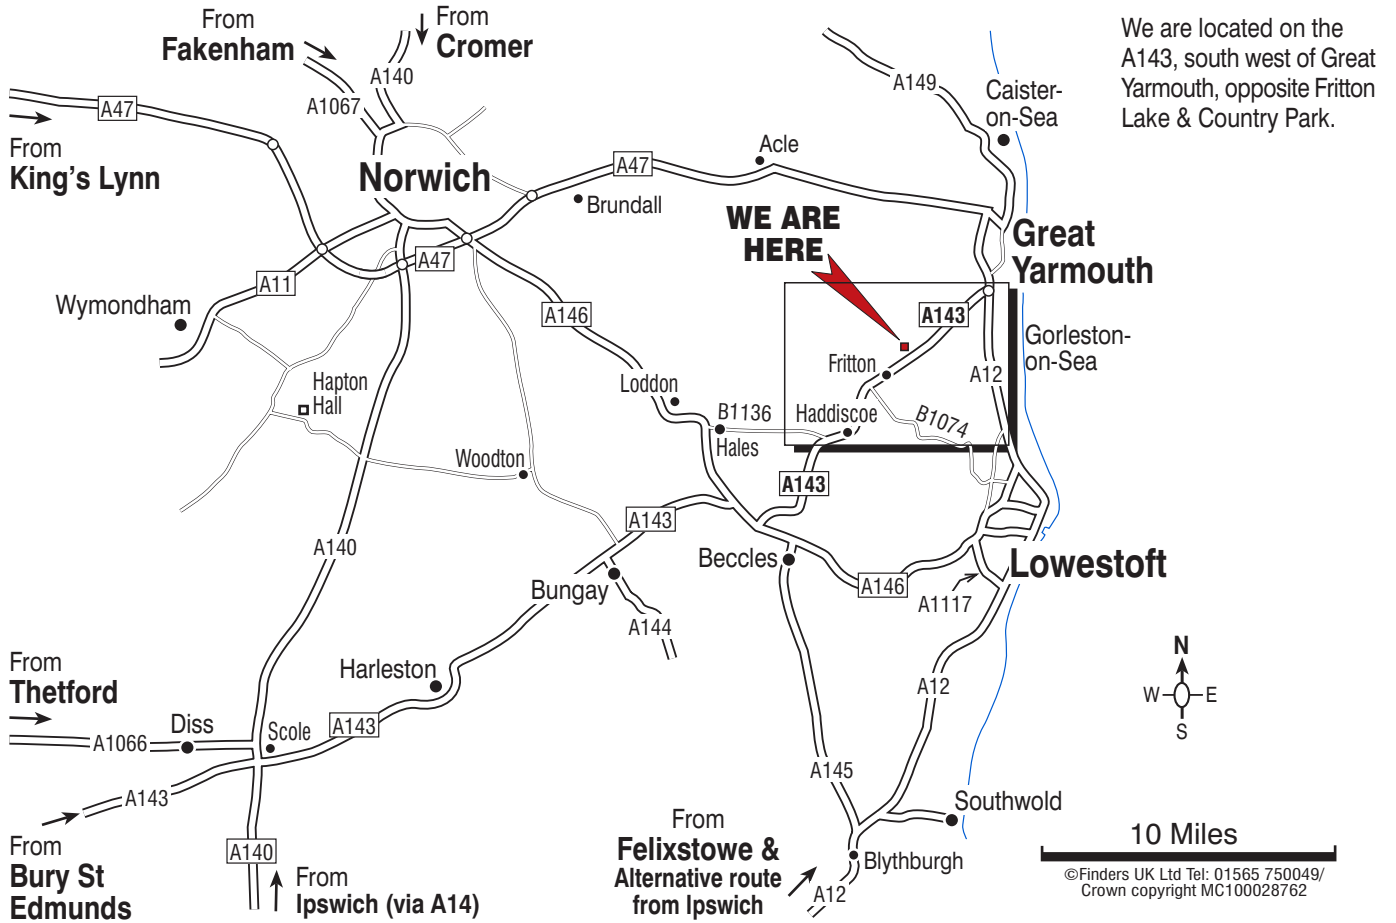

Incorporating Ada Cole  
Memorial Stables

# CALDECOTT VISITOR CENTRE

Home to our Norfolk Adoption Horses  
Open April to October  
Visitor Helpline: 0870 040 0033

We are located on the A143, south west of Great Yarmouth, opposite Fritton Lake & Country Park.