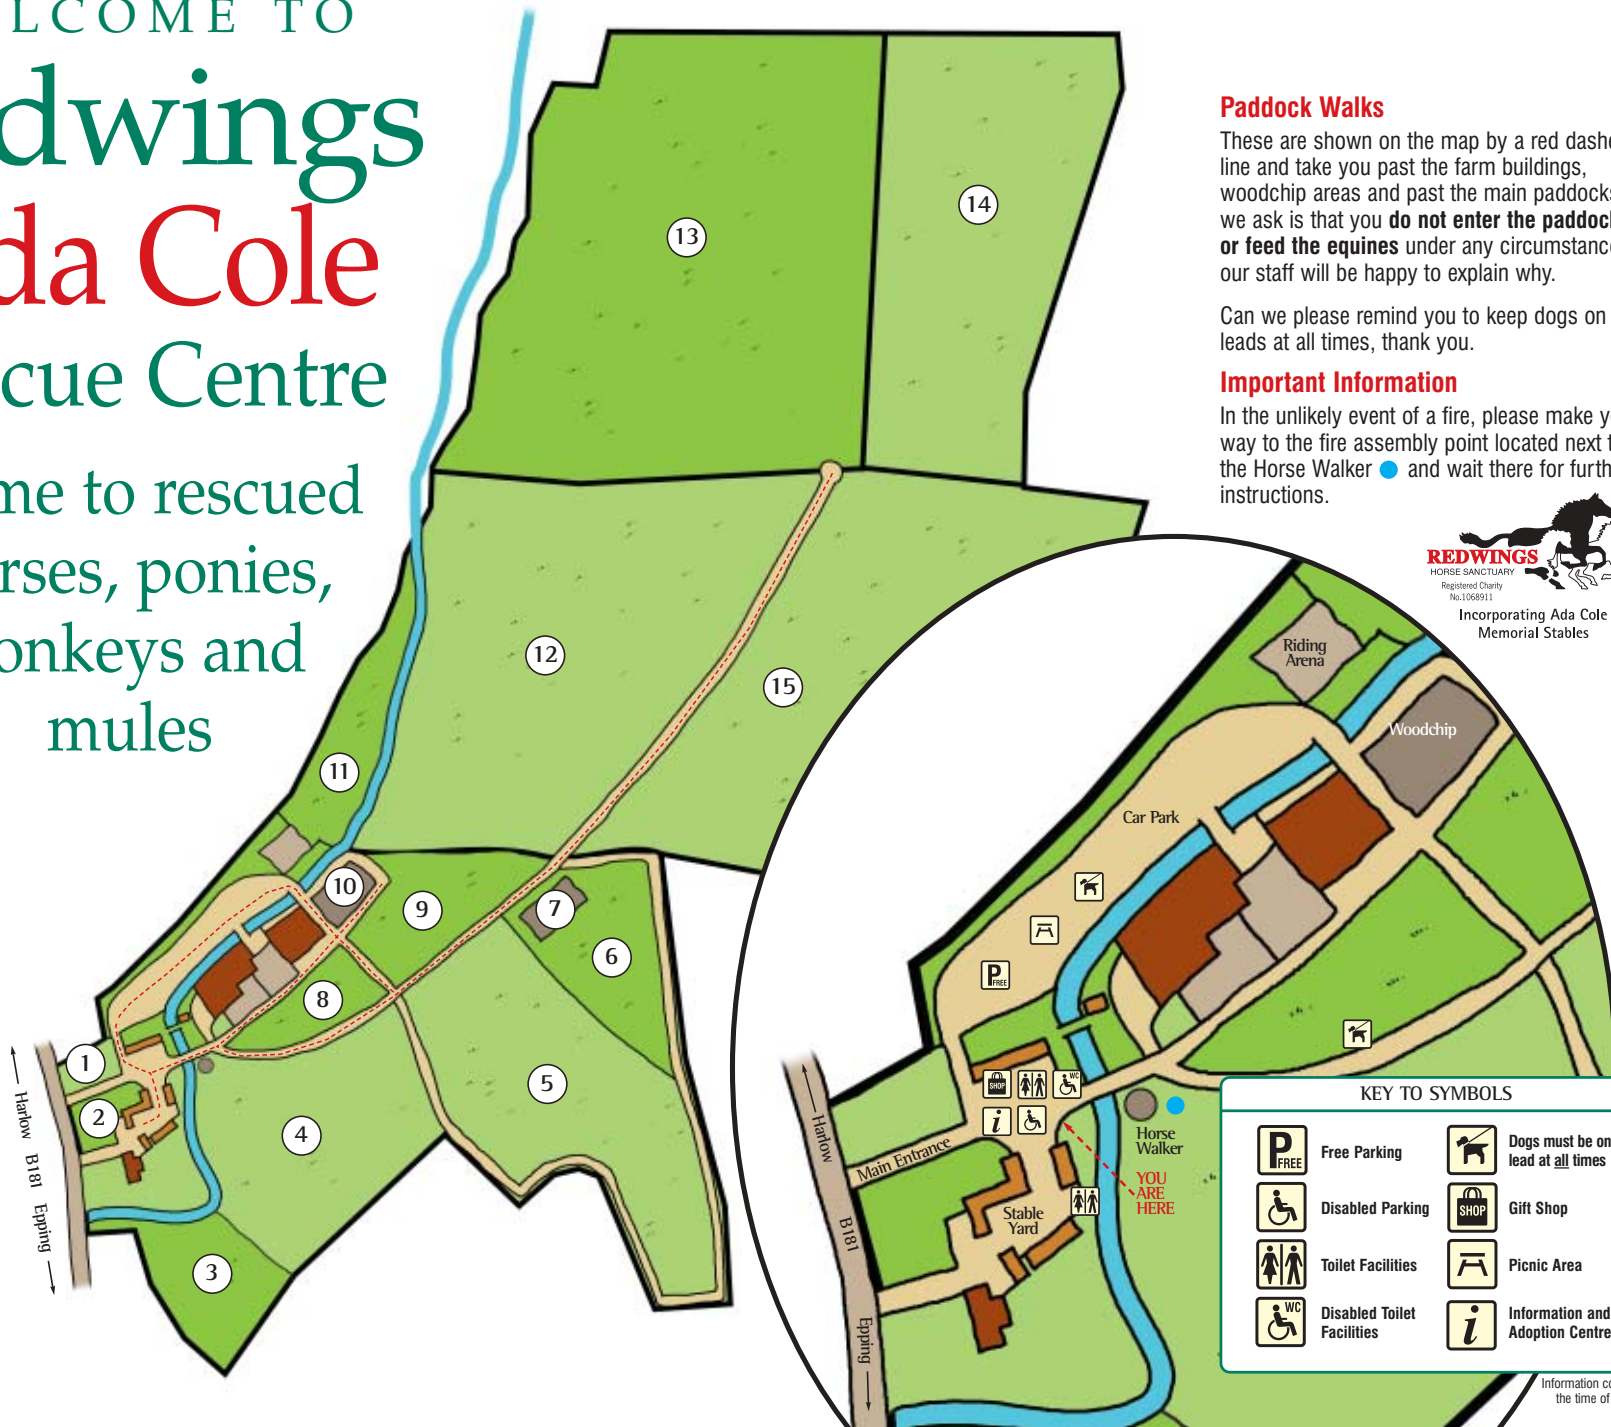

WELCOME TO
Redwings
Ada Cole
Rescue Centre

Home to rescued
 horses, ponies,
 donkeys and
 mules

Paddock Walks

These are shown on the map by a red dashed line and take you past the farm buildings, woodchip areas and past the main paddocks, all we ask is that you **do not enter the paddocks or feed the equines** under any circumstances - our staff will be happy to explain why.

Can we please remind you to keep dogs on leads at all times, thank you.

Important Information

In the unlikely event of a fire, please make your way to the fire assembly point located next to the Horse Walker ● and wait there for further instructions.

KEY TO SYMBOLS

- | | | | |
|--|----------------------------|--|-------------------------------------|
| | Free Parking | | Dogs must be on a lead at all times |
| | Disabled Parking | | Gift Shop |
| | Toilet Facilities | | Picnic Area |
| | Disabled Toilet Facilities | | Information and Adoption Centre |