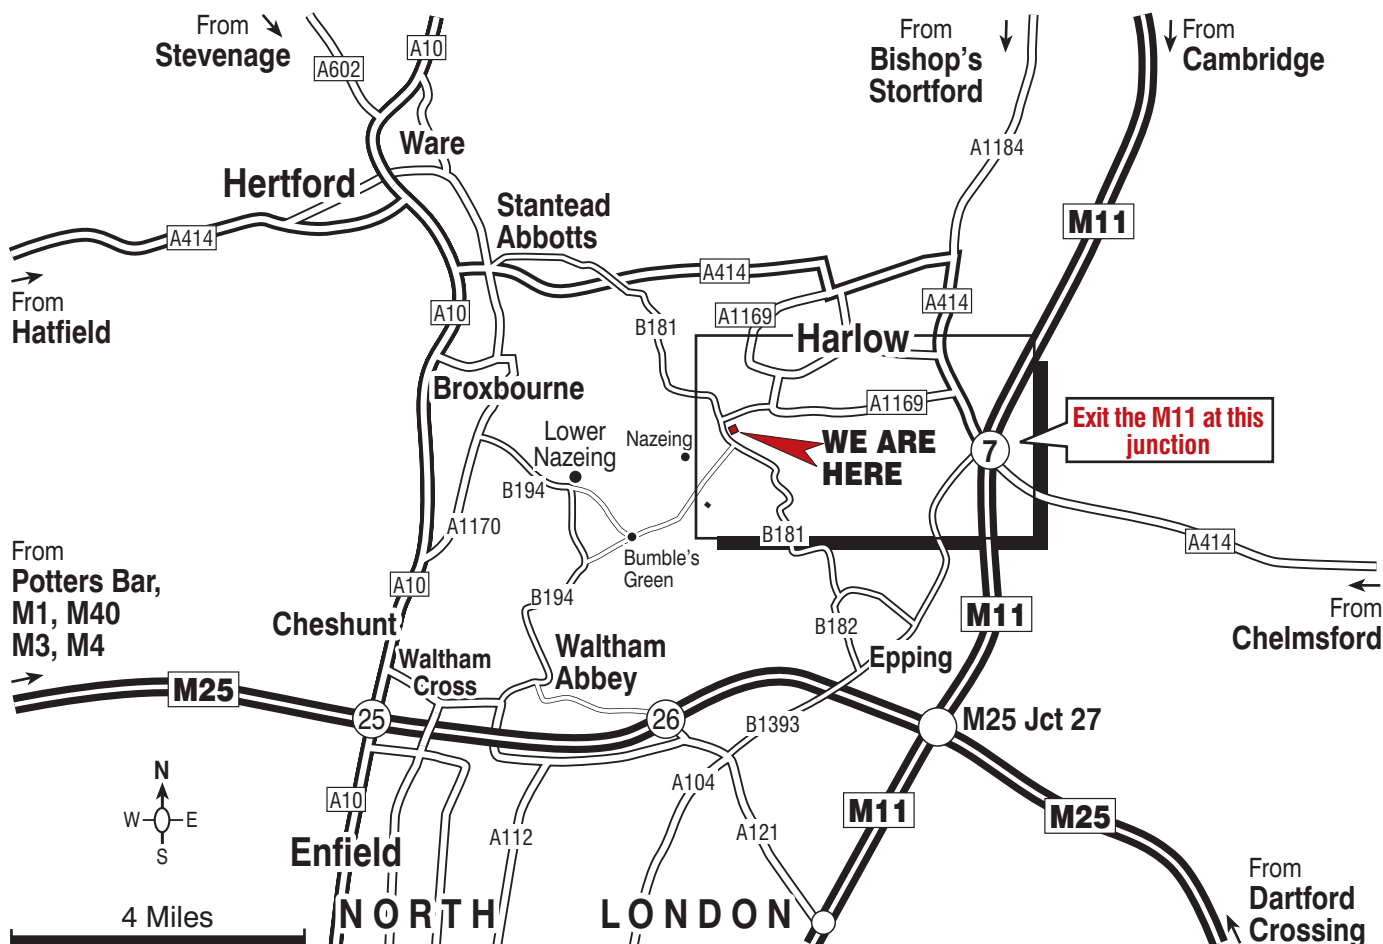

REDWINGS
HORSE SANCTUARY

Registered Charity
No.1068911

Incorporating Ada Cole
Memorial Stables

ADA COLE RESCUE CENTRE

Open Daily (excludes Christmas & New Year)

Visitor Helpline: 0870 040 0033

©Finders UK Ltd Tel: 01565 750049/
©Crown Copyright MC100028762

A minor road from
Bumble's Green & which joins to
the B194 Waltham Abbey,
Lower Nazeing & Broxbourne