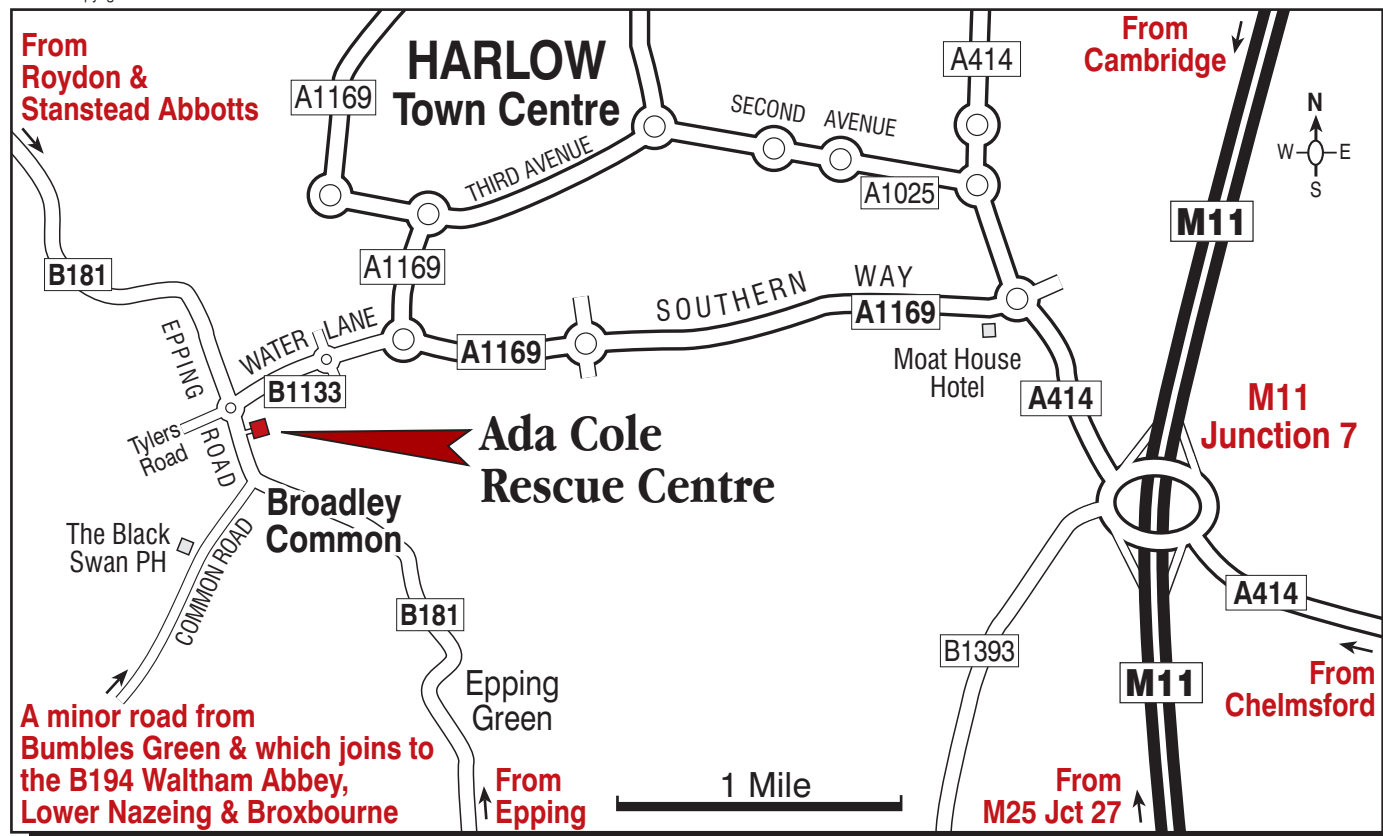

REDWINGS
HORSE SANCTUARY

Registered Charity
No.1068911

Incorporating Ada Cole
Memorial Stables

ADA COLE RESCUE CENTRE

Open Daily (excludes Christmas & New Year)

Visitor Helpline: 0870 040 0033

©Finders UK Ltd Tel: 01565 750049/
©Crown Copyright MC100028762

A minor road from
Bumble's Green & which joins to
the B194 Waltham Abbey,
Lower Nazeing & Broxbourne